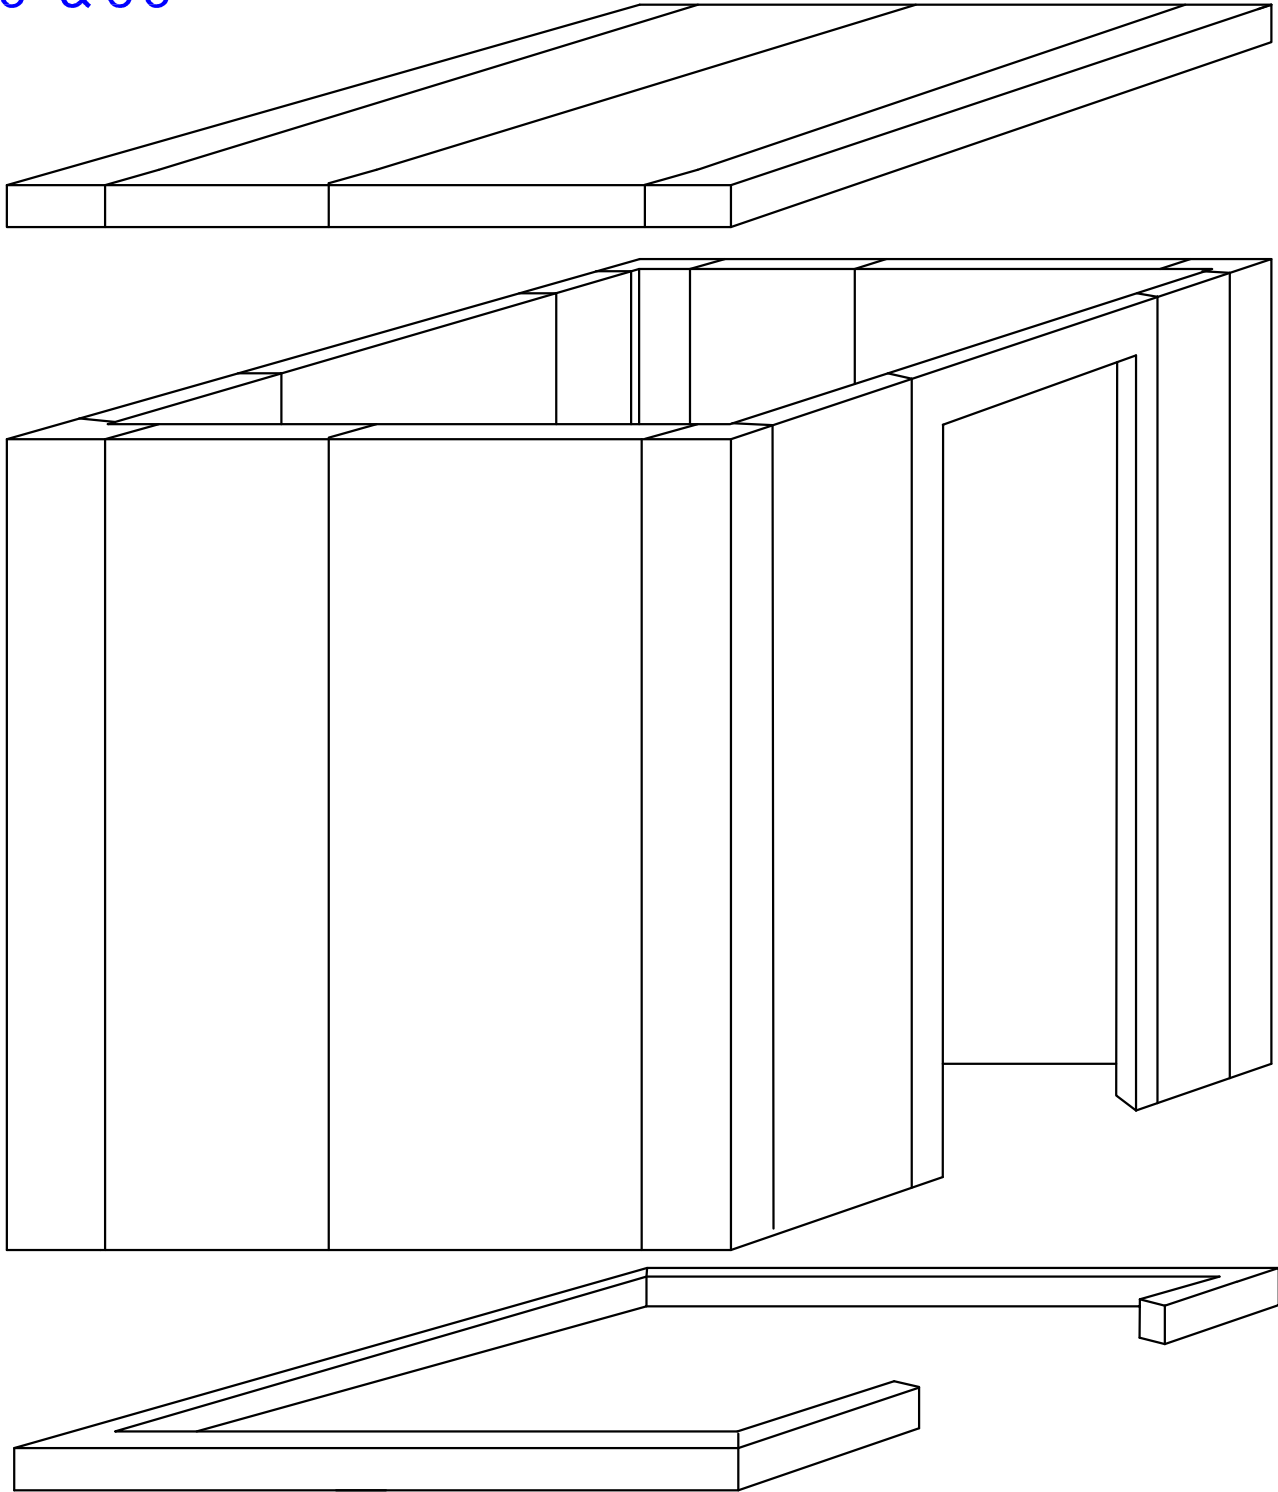

Southern Stainless Equipment

Standard Heights:
7'3" & 8'3"

Typical Walk-in with Floor Spline