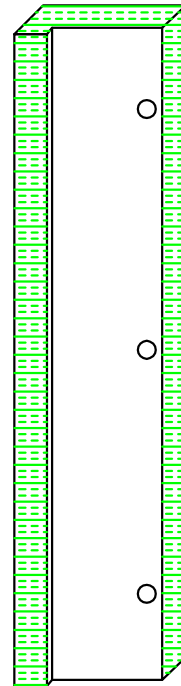

Southern Stainless Equipment

Standard Wall Panels
23" & 46"
Heights 80" & 92"

Standard Corner Panels
23"x23" & 5"x17.5"
Heights 80" & 92"

Wall and Corner Panels