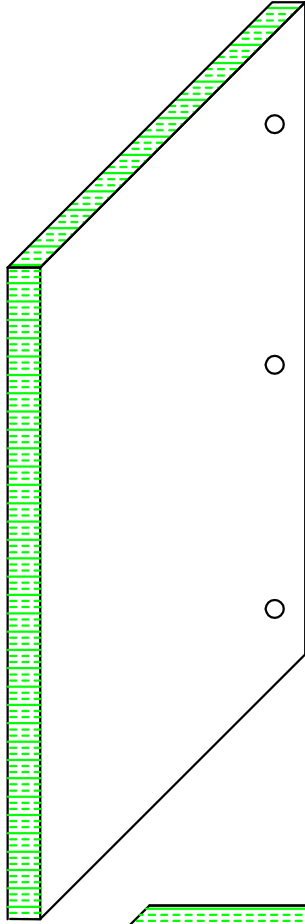

Southern Stainless Equipment

Standard Wall Panels
23" & 46"
Heights 80" & 92"

Standard Corner Panels
23"x23" & 5"x17.5"
Heights 80" & 92"

Wall and Corner Panels