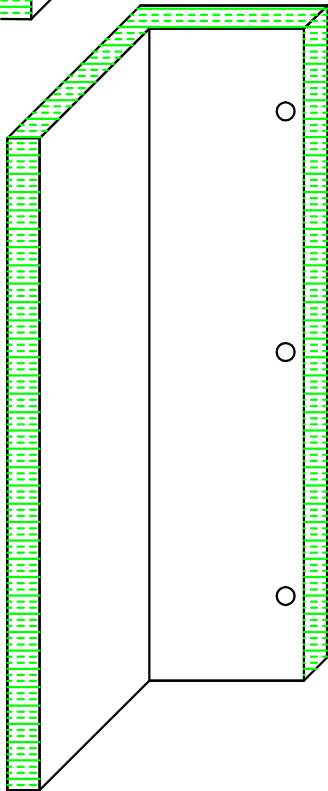

Southern Stainless Equipment

Standard Wall Panels
23" & 46"
Heights 80" & 92"

Standard Corner Panels
23"x23" & 5"x17.5"
Heights 80" & 92"

Wall and Corner Panels