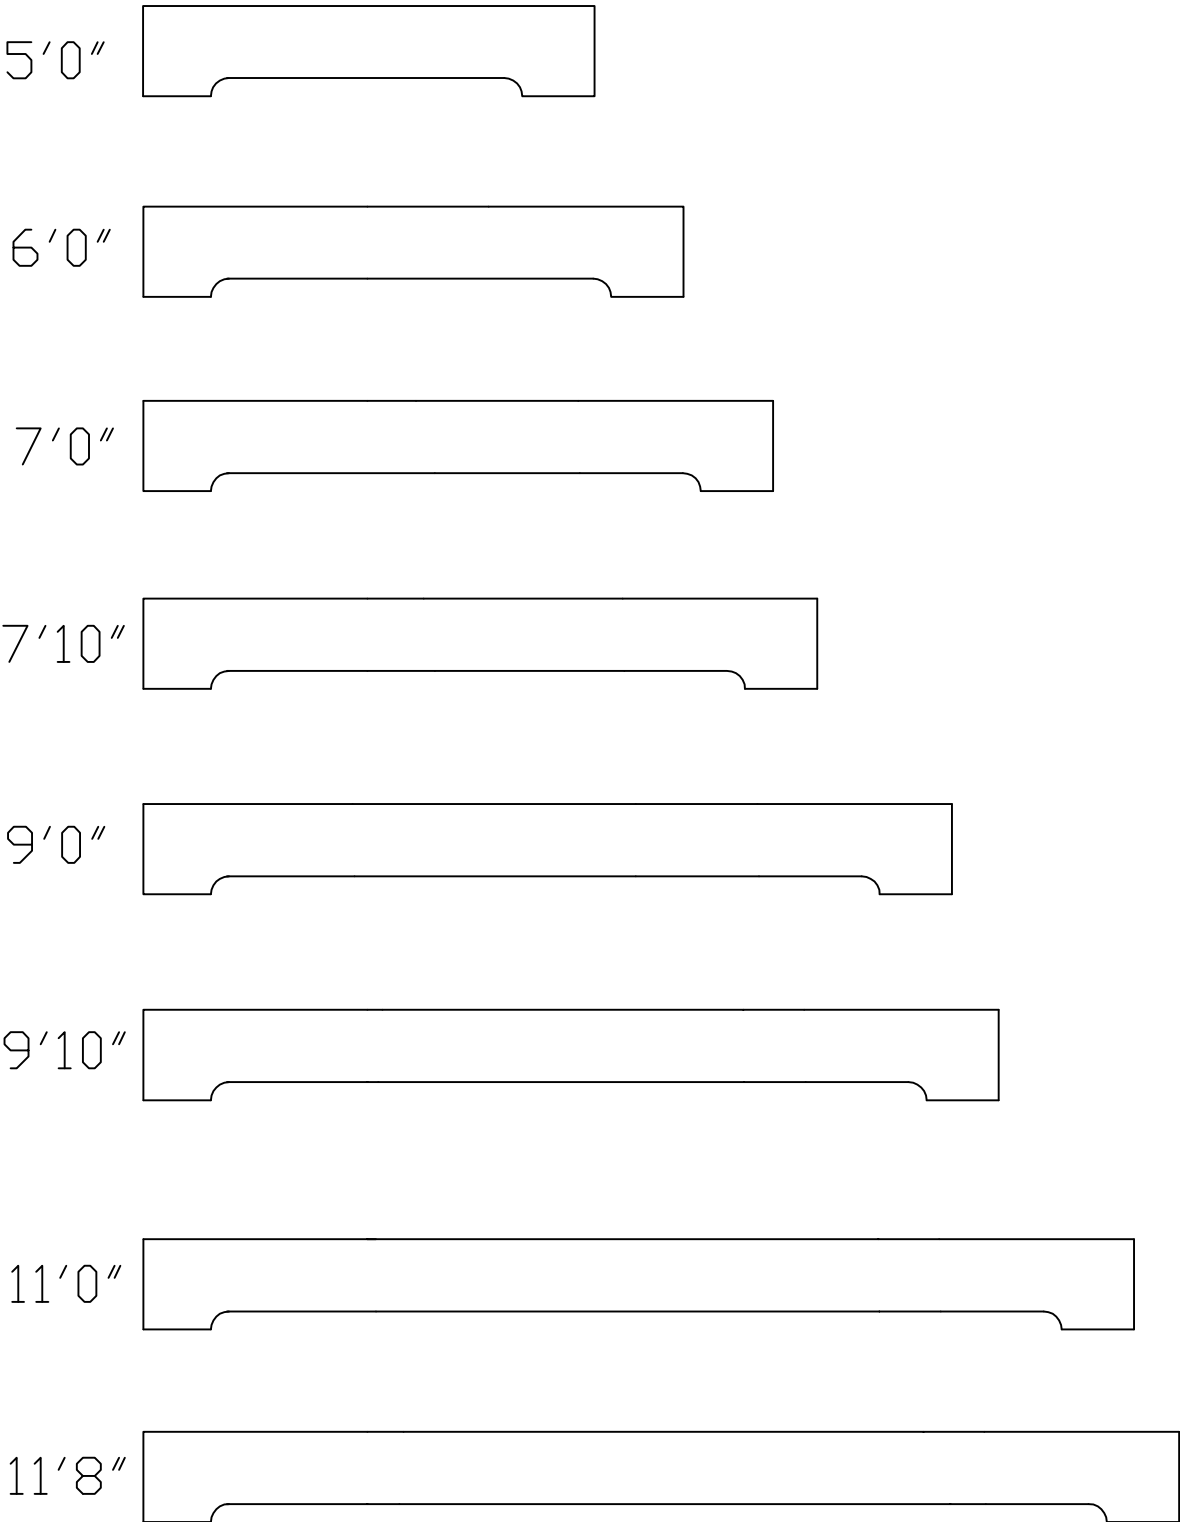

Southern Stainless Equipment

**Standard Length
Ceiling or Floor Panels**