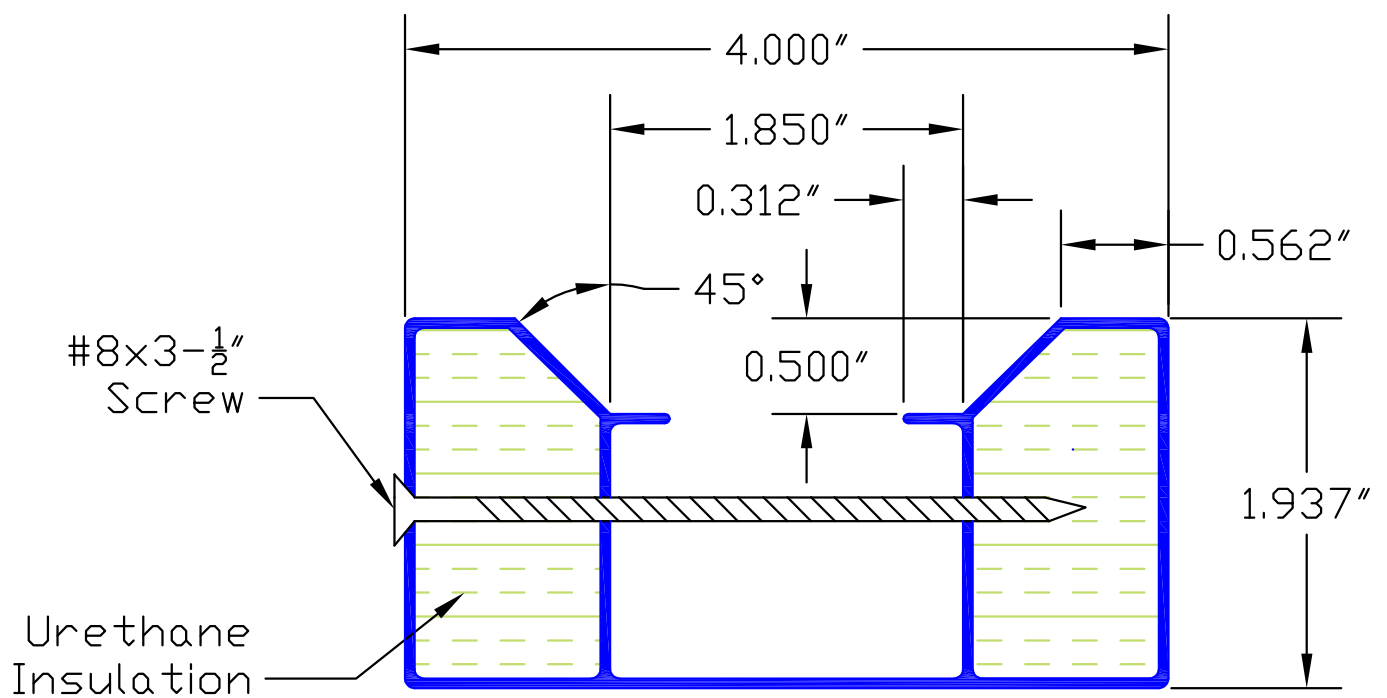

Southern Stainless Equipment

Floor Spline Detail