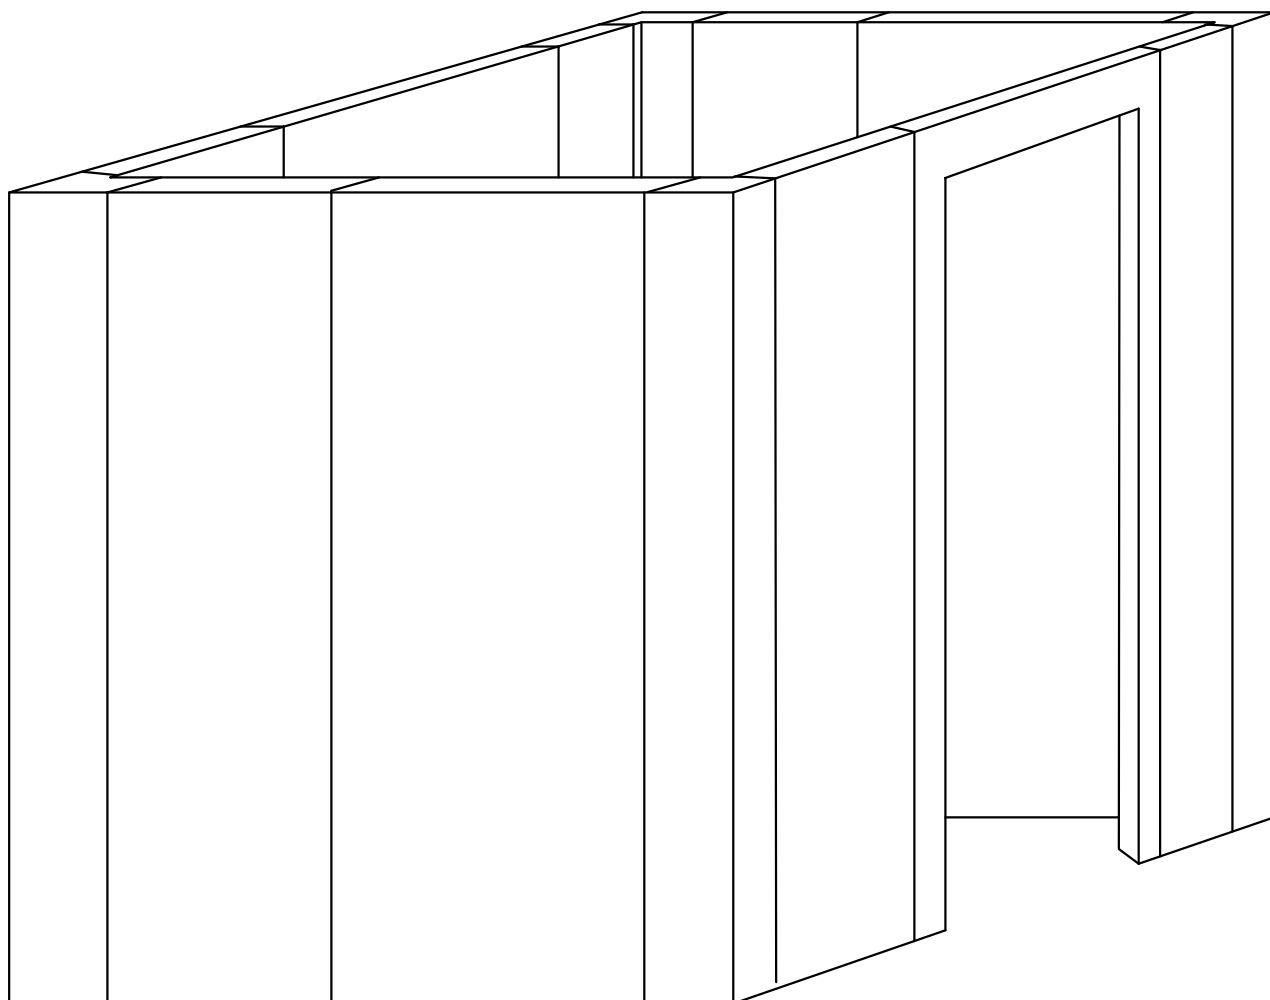

Southern Stainless Equipment

Standard Heights:
7'6" & 8'6"

Typical Walk-in with Floor