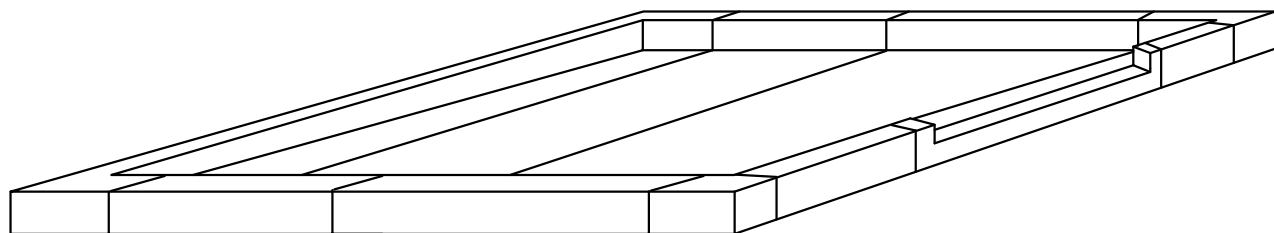

Southern Stainless Equipment

Standard Heights:
7'6" & 8'6"

Typical Walk-in with Floor