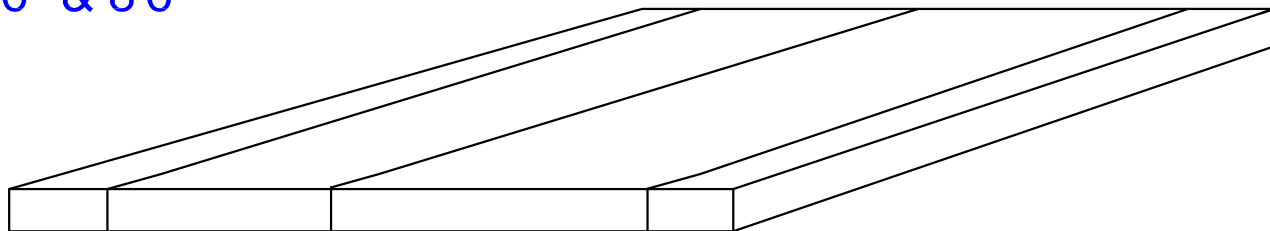

Southern Stainless Equipment

Standard Heights:
7'6" & 8'6"

Typical Walk-in with Floor