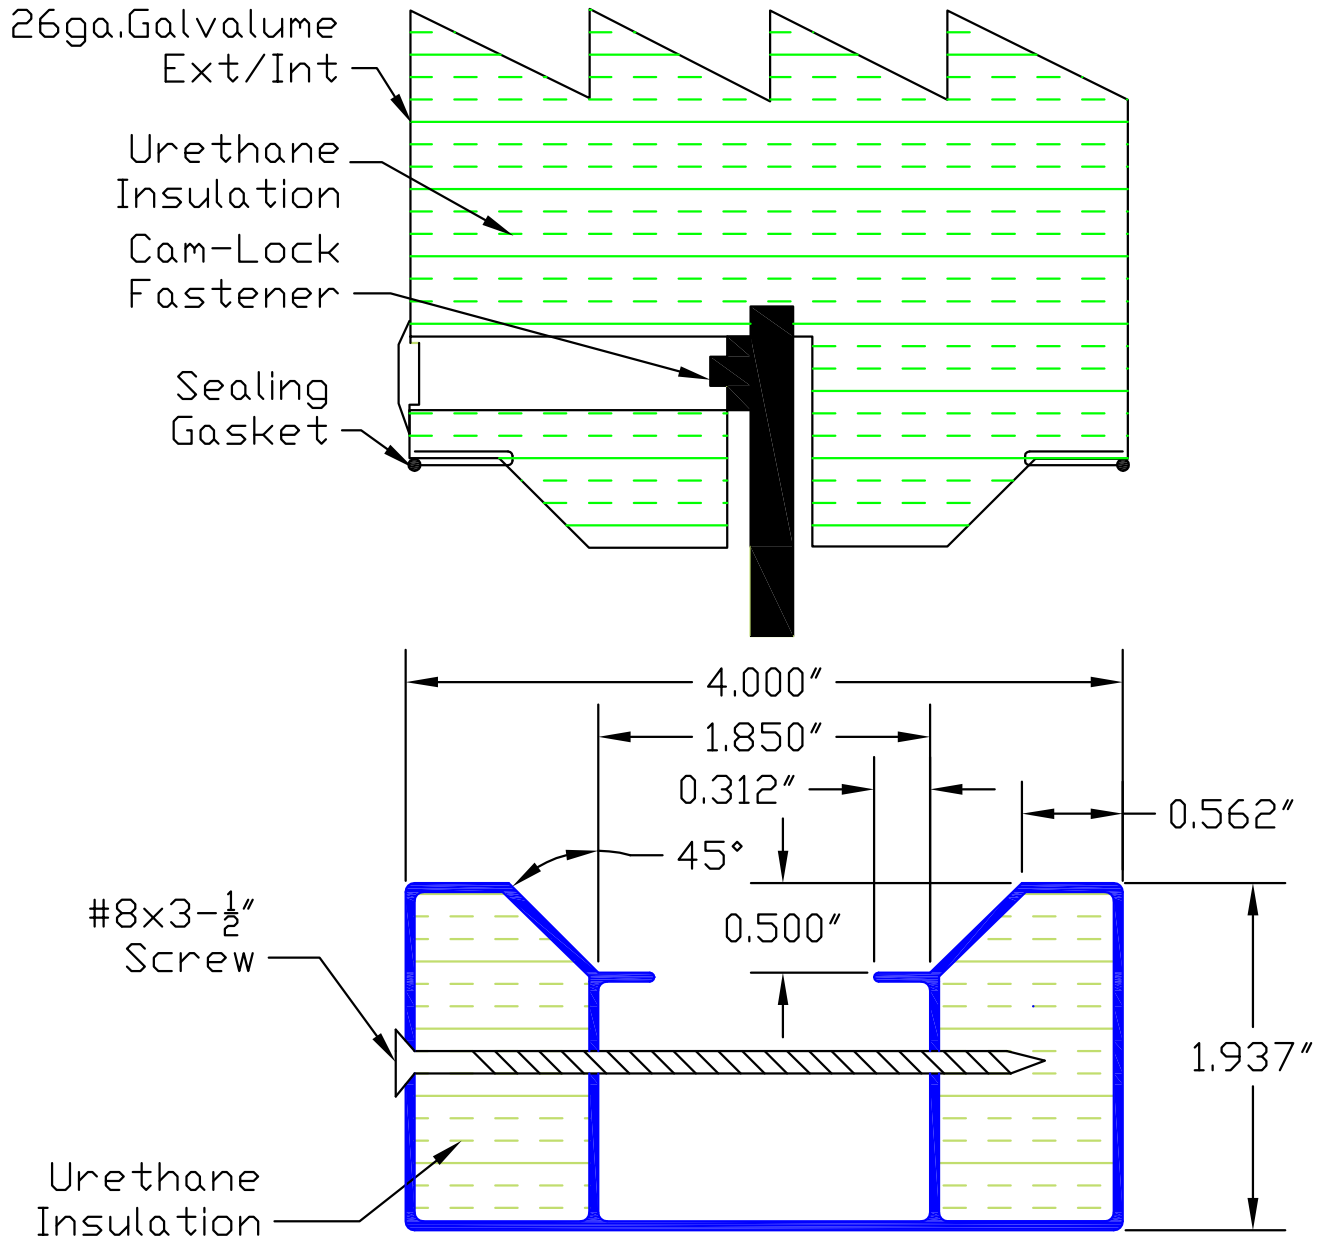

Southern Stainless Equipment

Standard Wall Panel

Floor Spline Detail